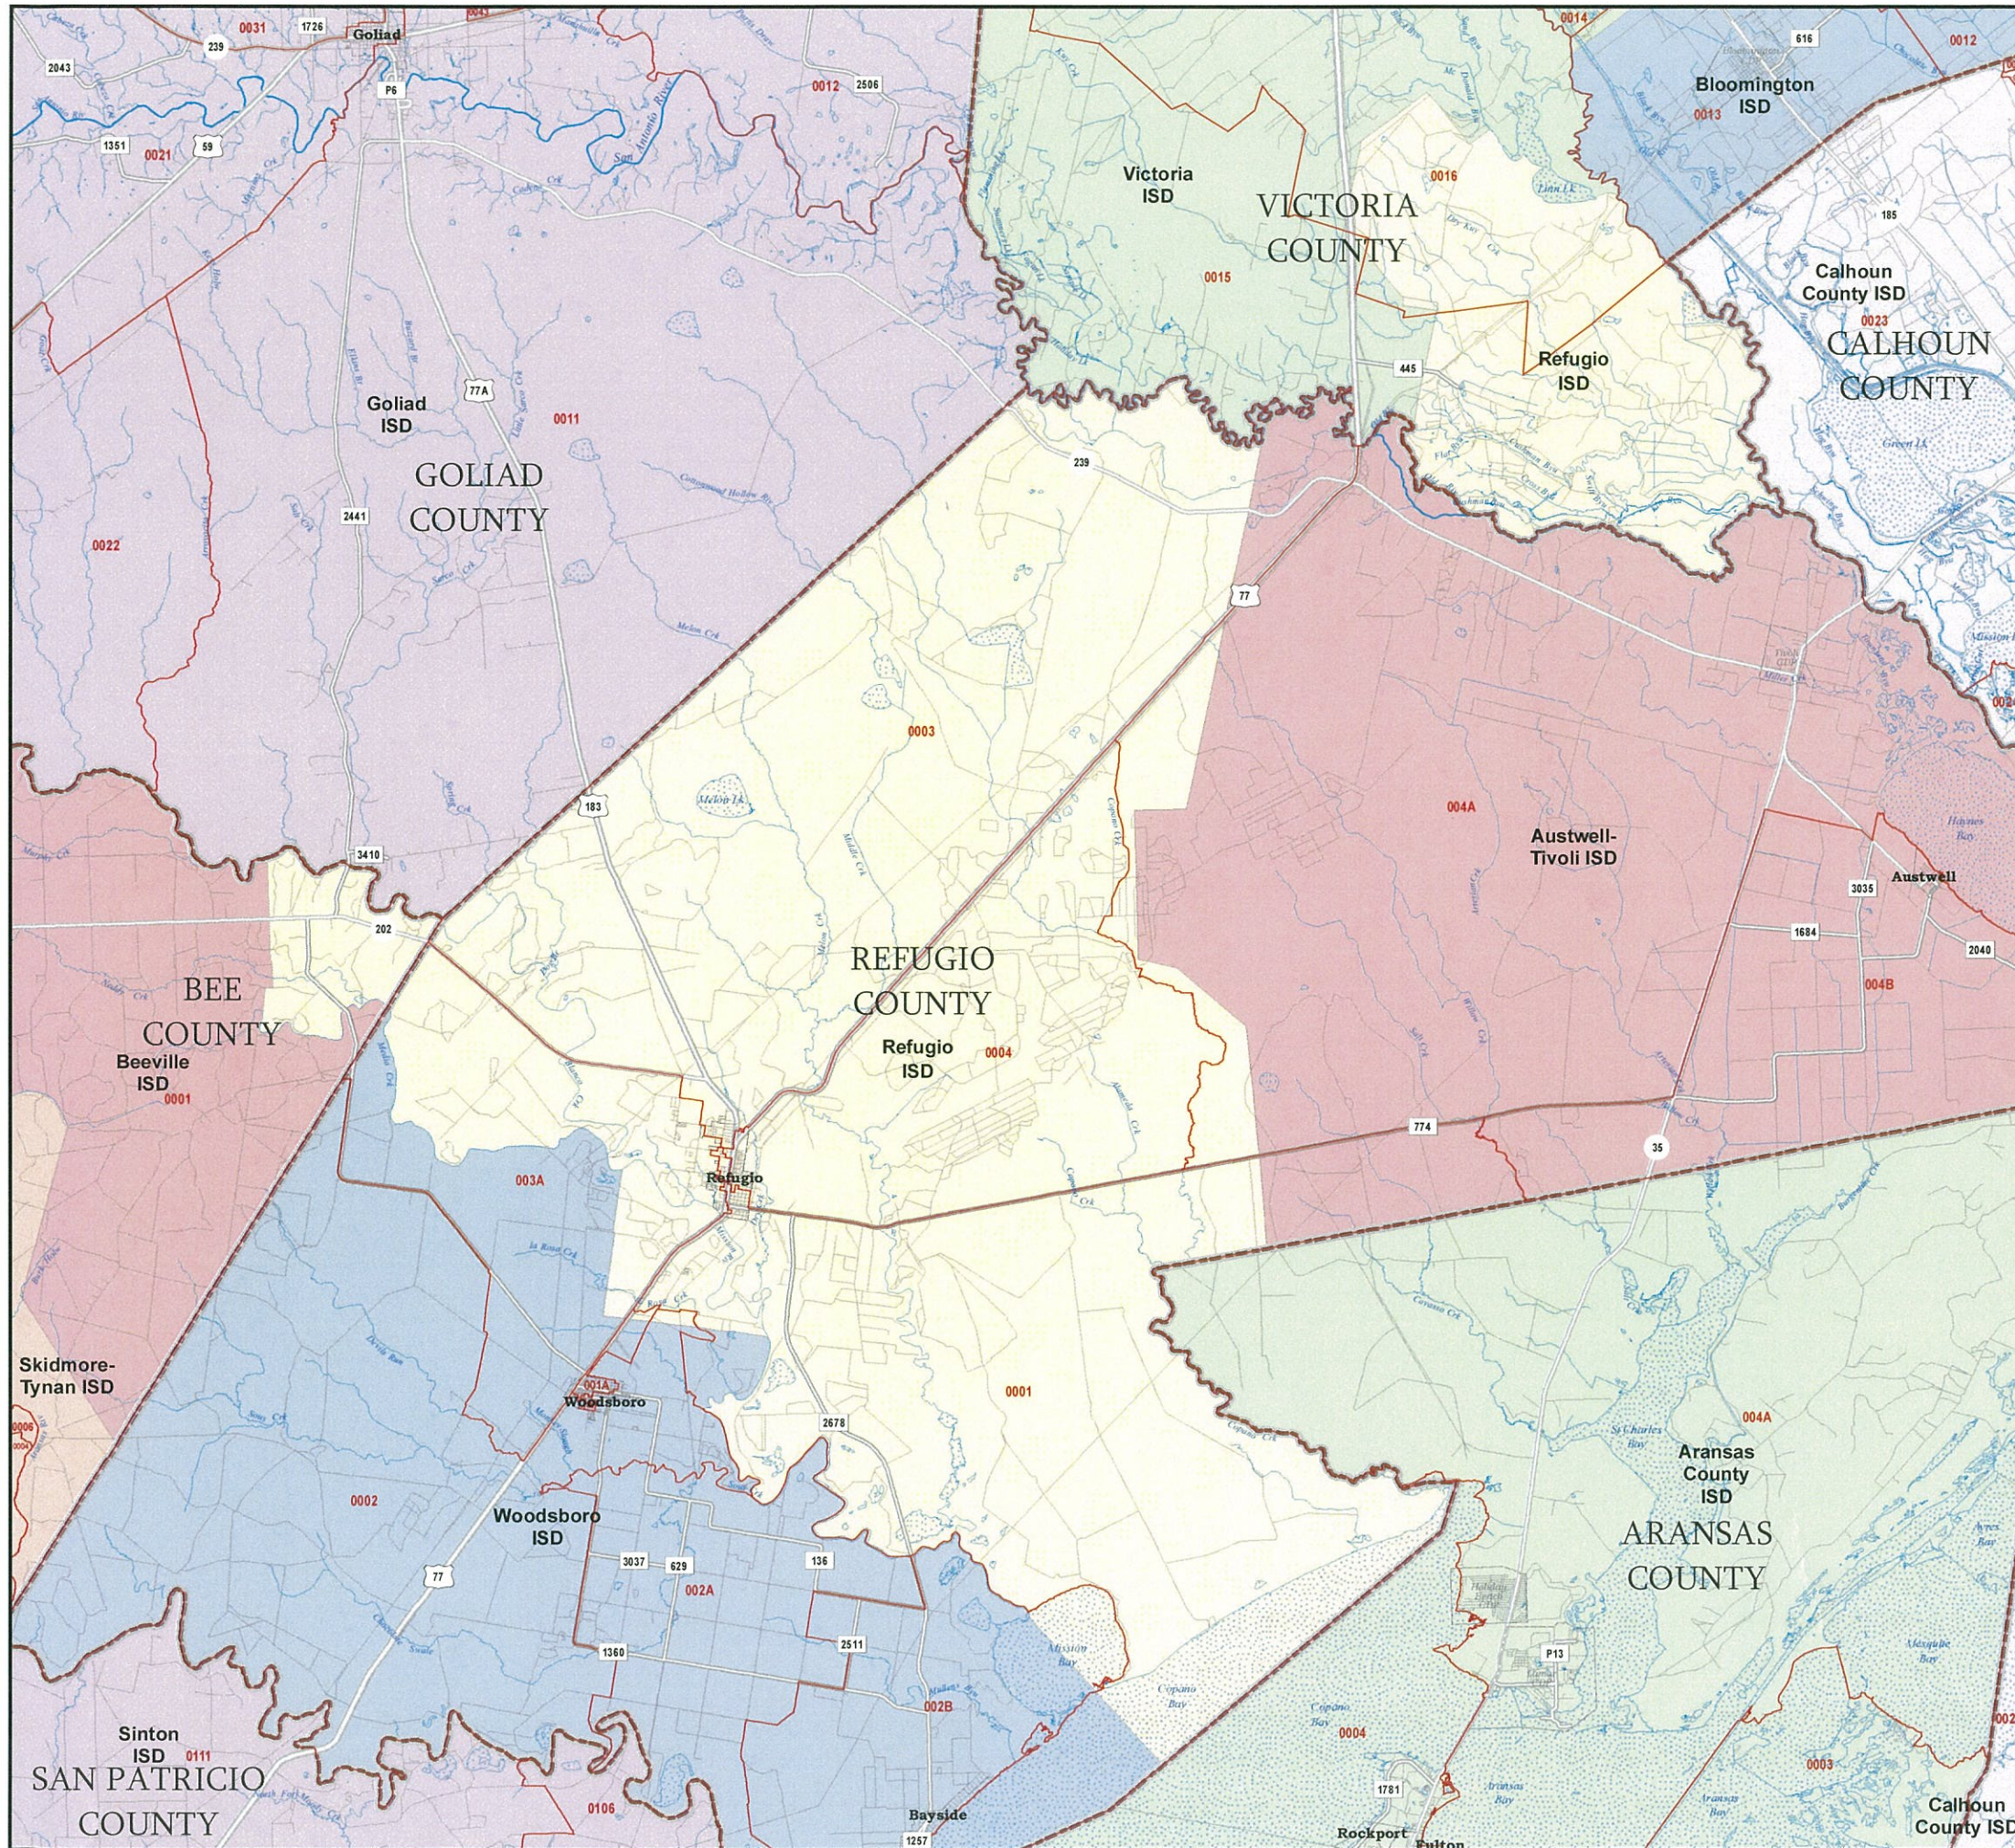

# REFUGIO ISD

## School Districts 2013-2014

-  2012 General Election Precincts
-  Cities
-  Census Designated Places (CDPs)
-  COUNTIES
-  Water
-  Streams
-  School Districts 2013-2014

Boundaries other than for legislative, congressional, or State Board of Education districts are for informational purposes only and may be approximate.

34187  
2010 Census

Map ID 4503  
07/11/14 10:50:10

Texas Legislative Council