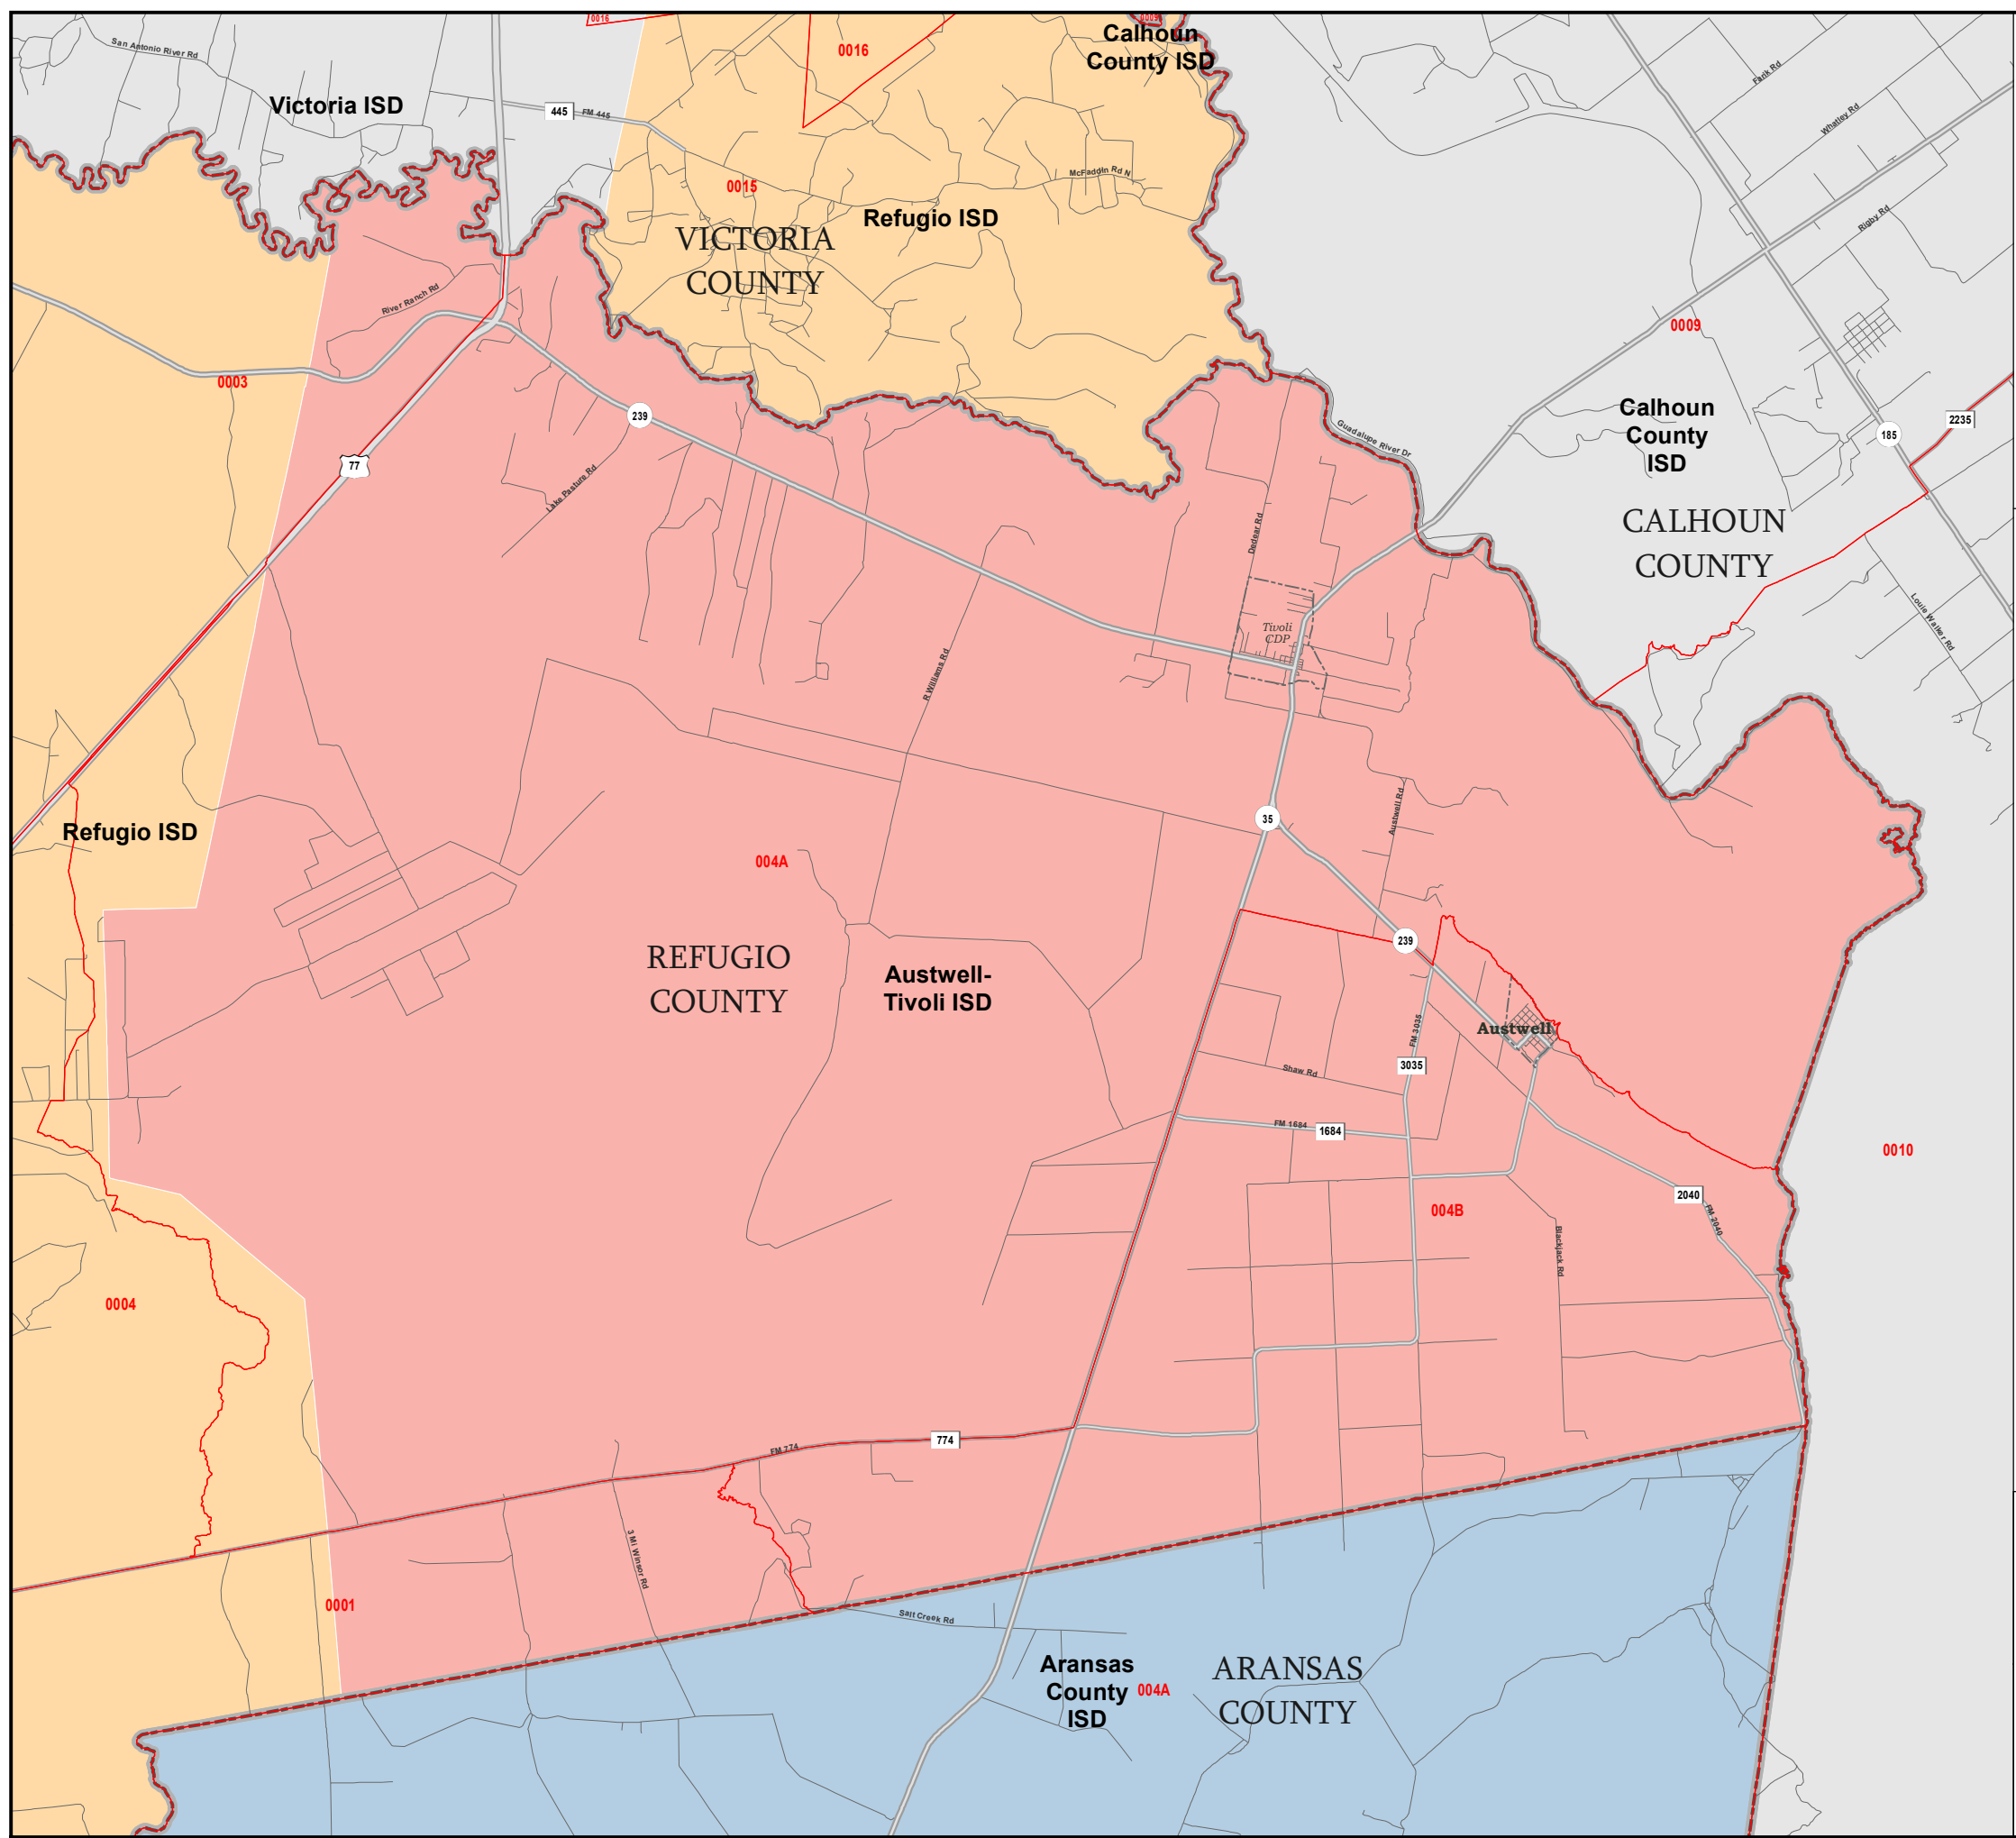

AUSTWELL-TIVOLI ISD

School Districts 2021-2022

- 2022 Primary Precincts
- Cities
- Census Designated Places (CDPs)
- COUNTIES
- School Districts 2021-2022

Boundaries other than for legislative, congressional, or State Board of Education districts are for informational purposes only and may be approximate.

54837
2020 Census

Map ID 4502
08/29/22 07:07:02