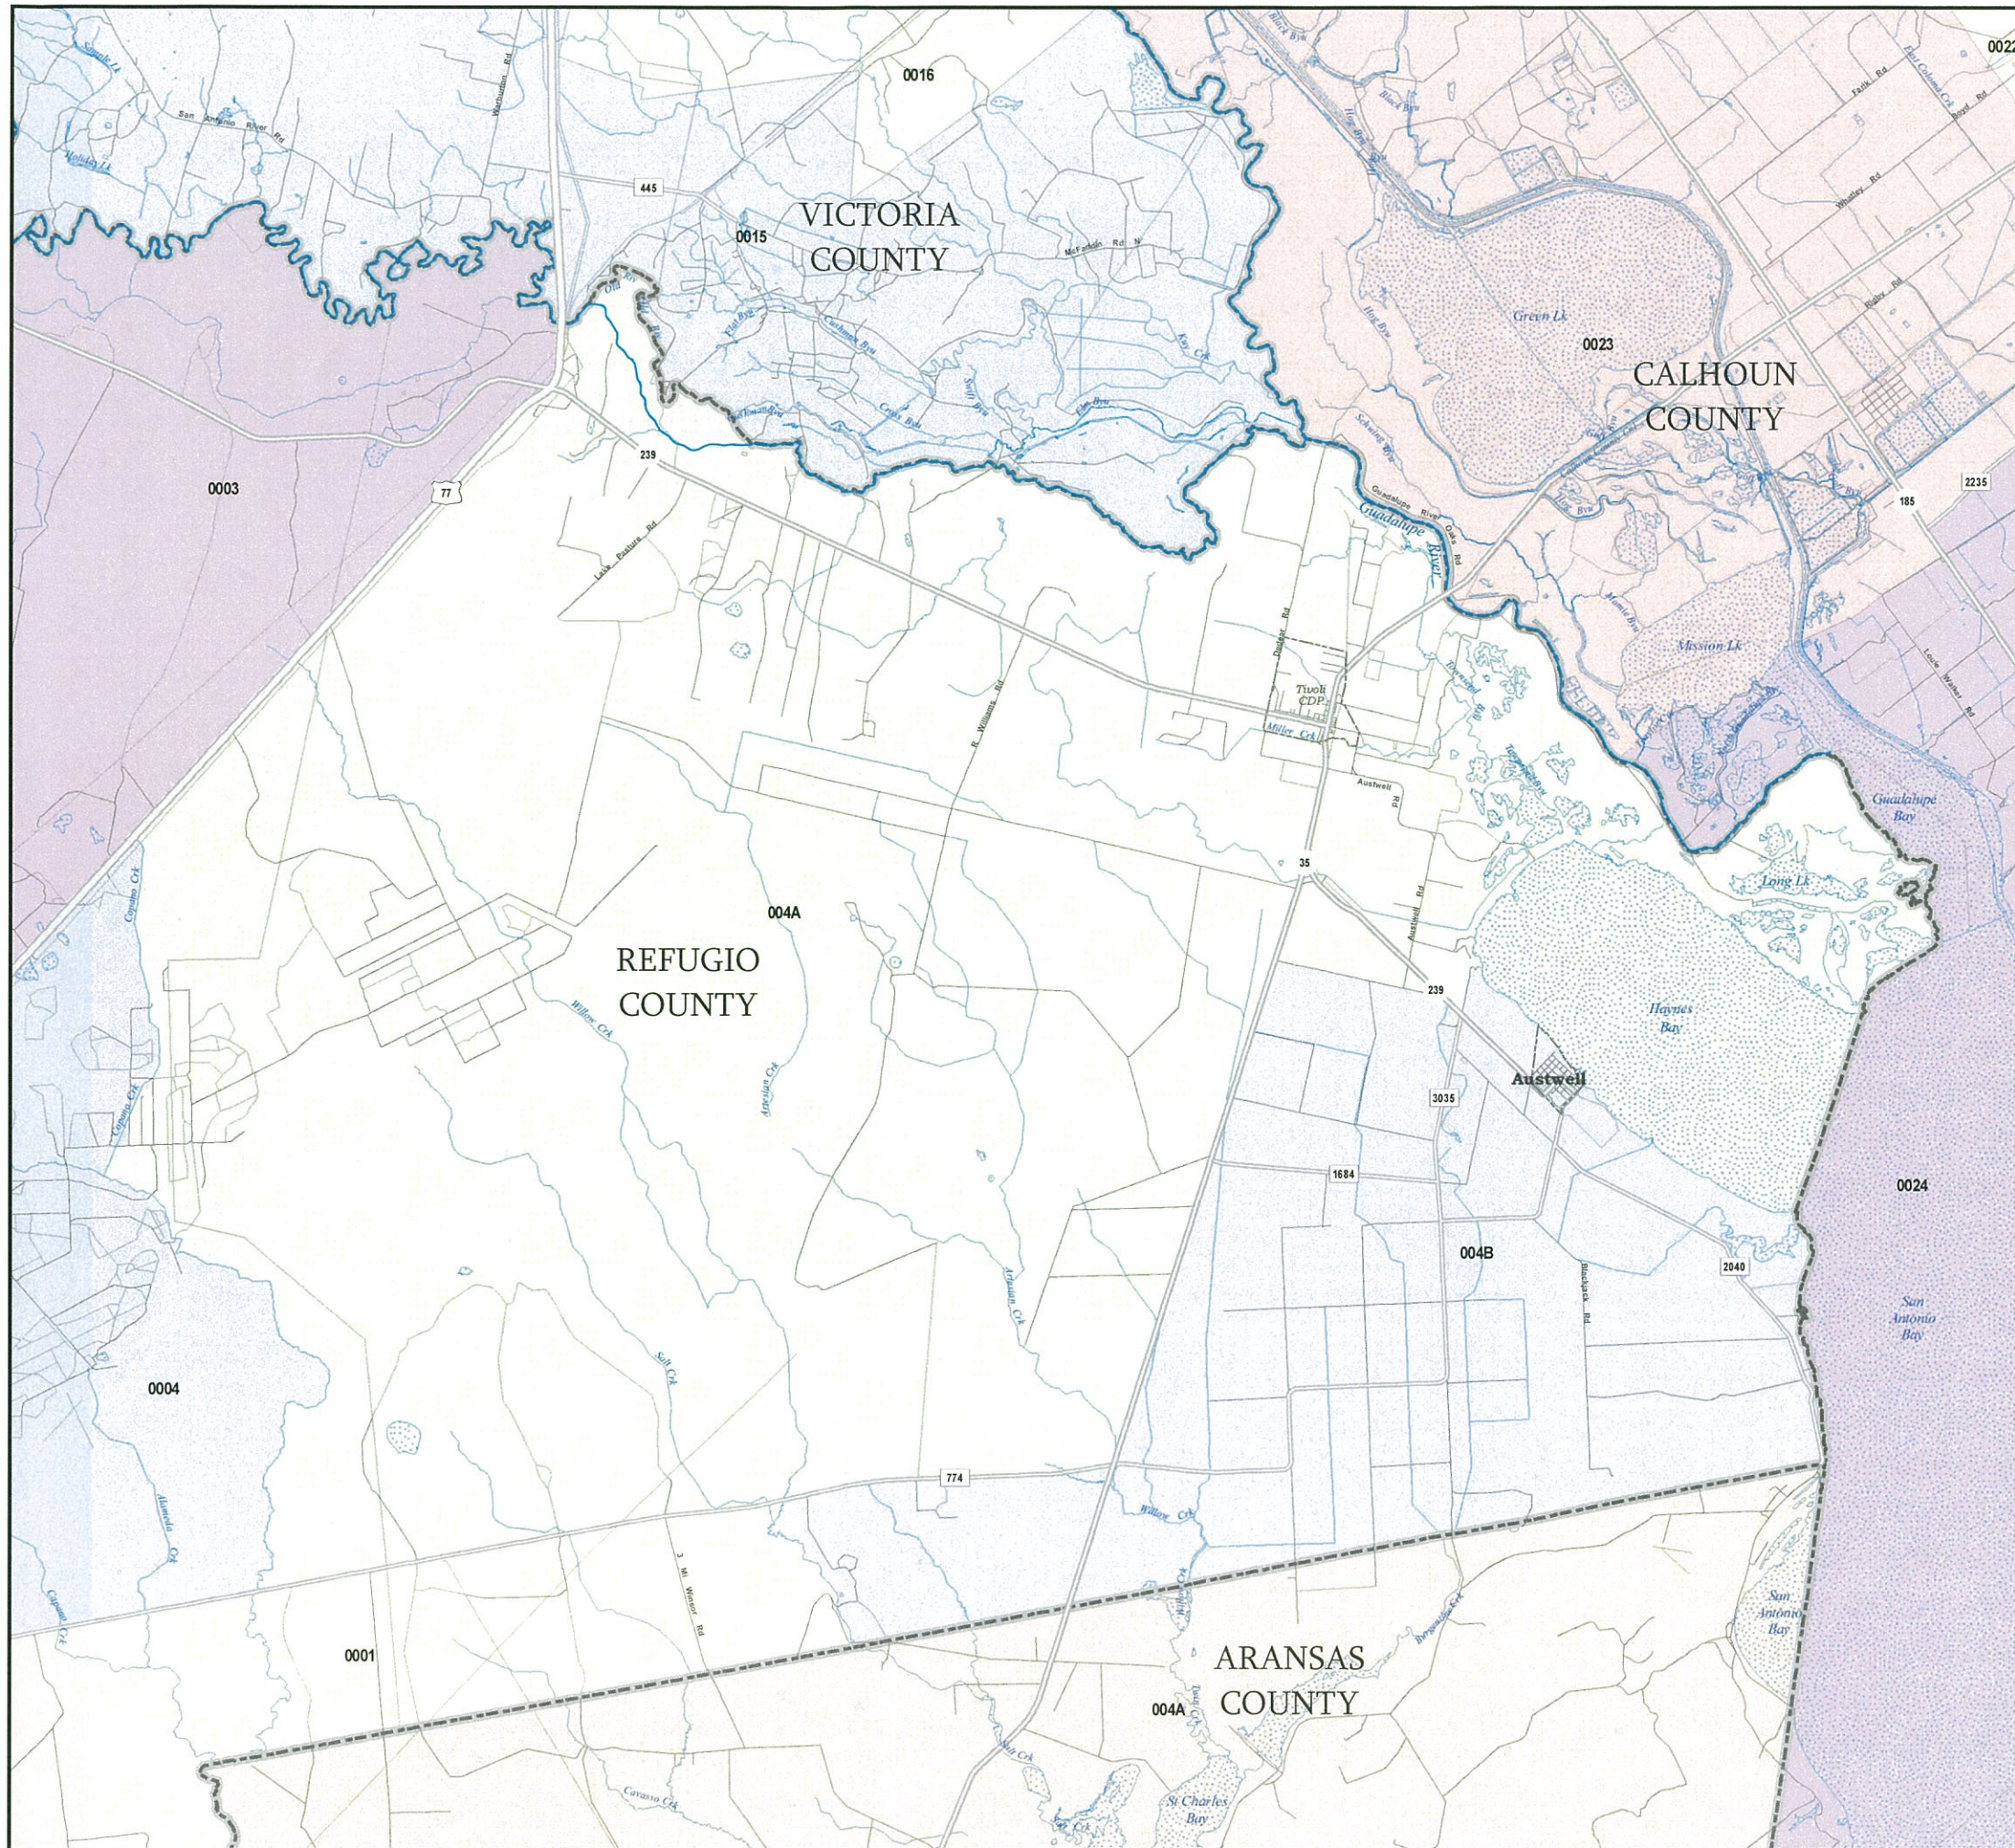

PRECINCT 004A REFUGIO COUNTY

2012 General Election Precincts

- Cities**
- Census Designated Places (CDPs)*
- COUNTIES**
- Water*
- Streams*
- 2012 General Election Precincts**

Boundaries other than for legislative, congressional, or State Board of Education districts are for informational purposes only and may be approximate.

34178
2010 Census

Map ID 1503
07/11/14 10:29:27