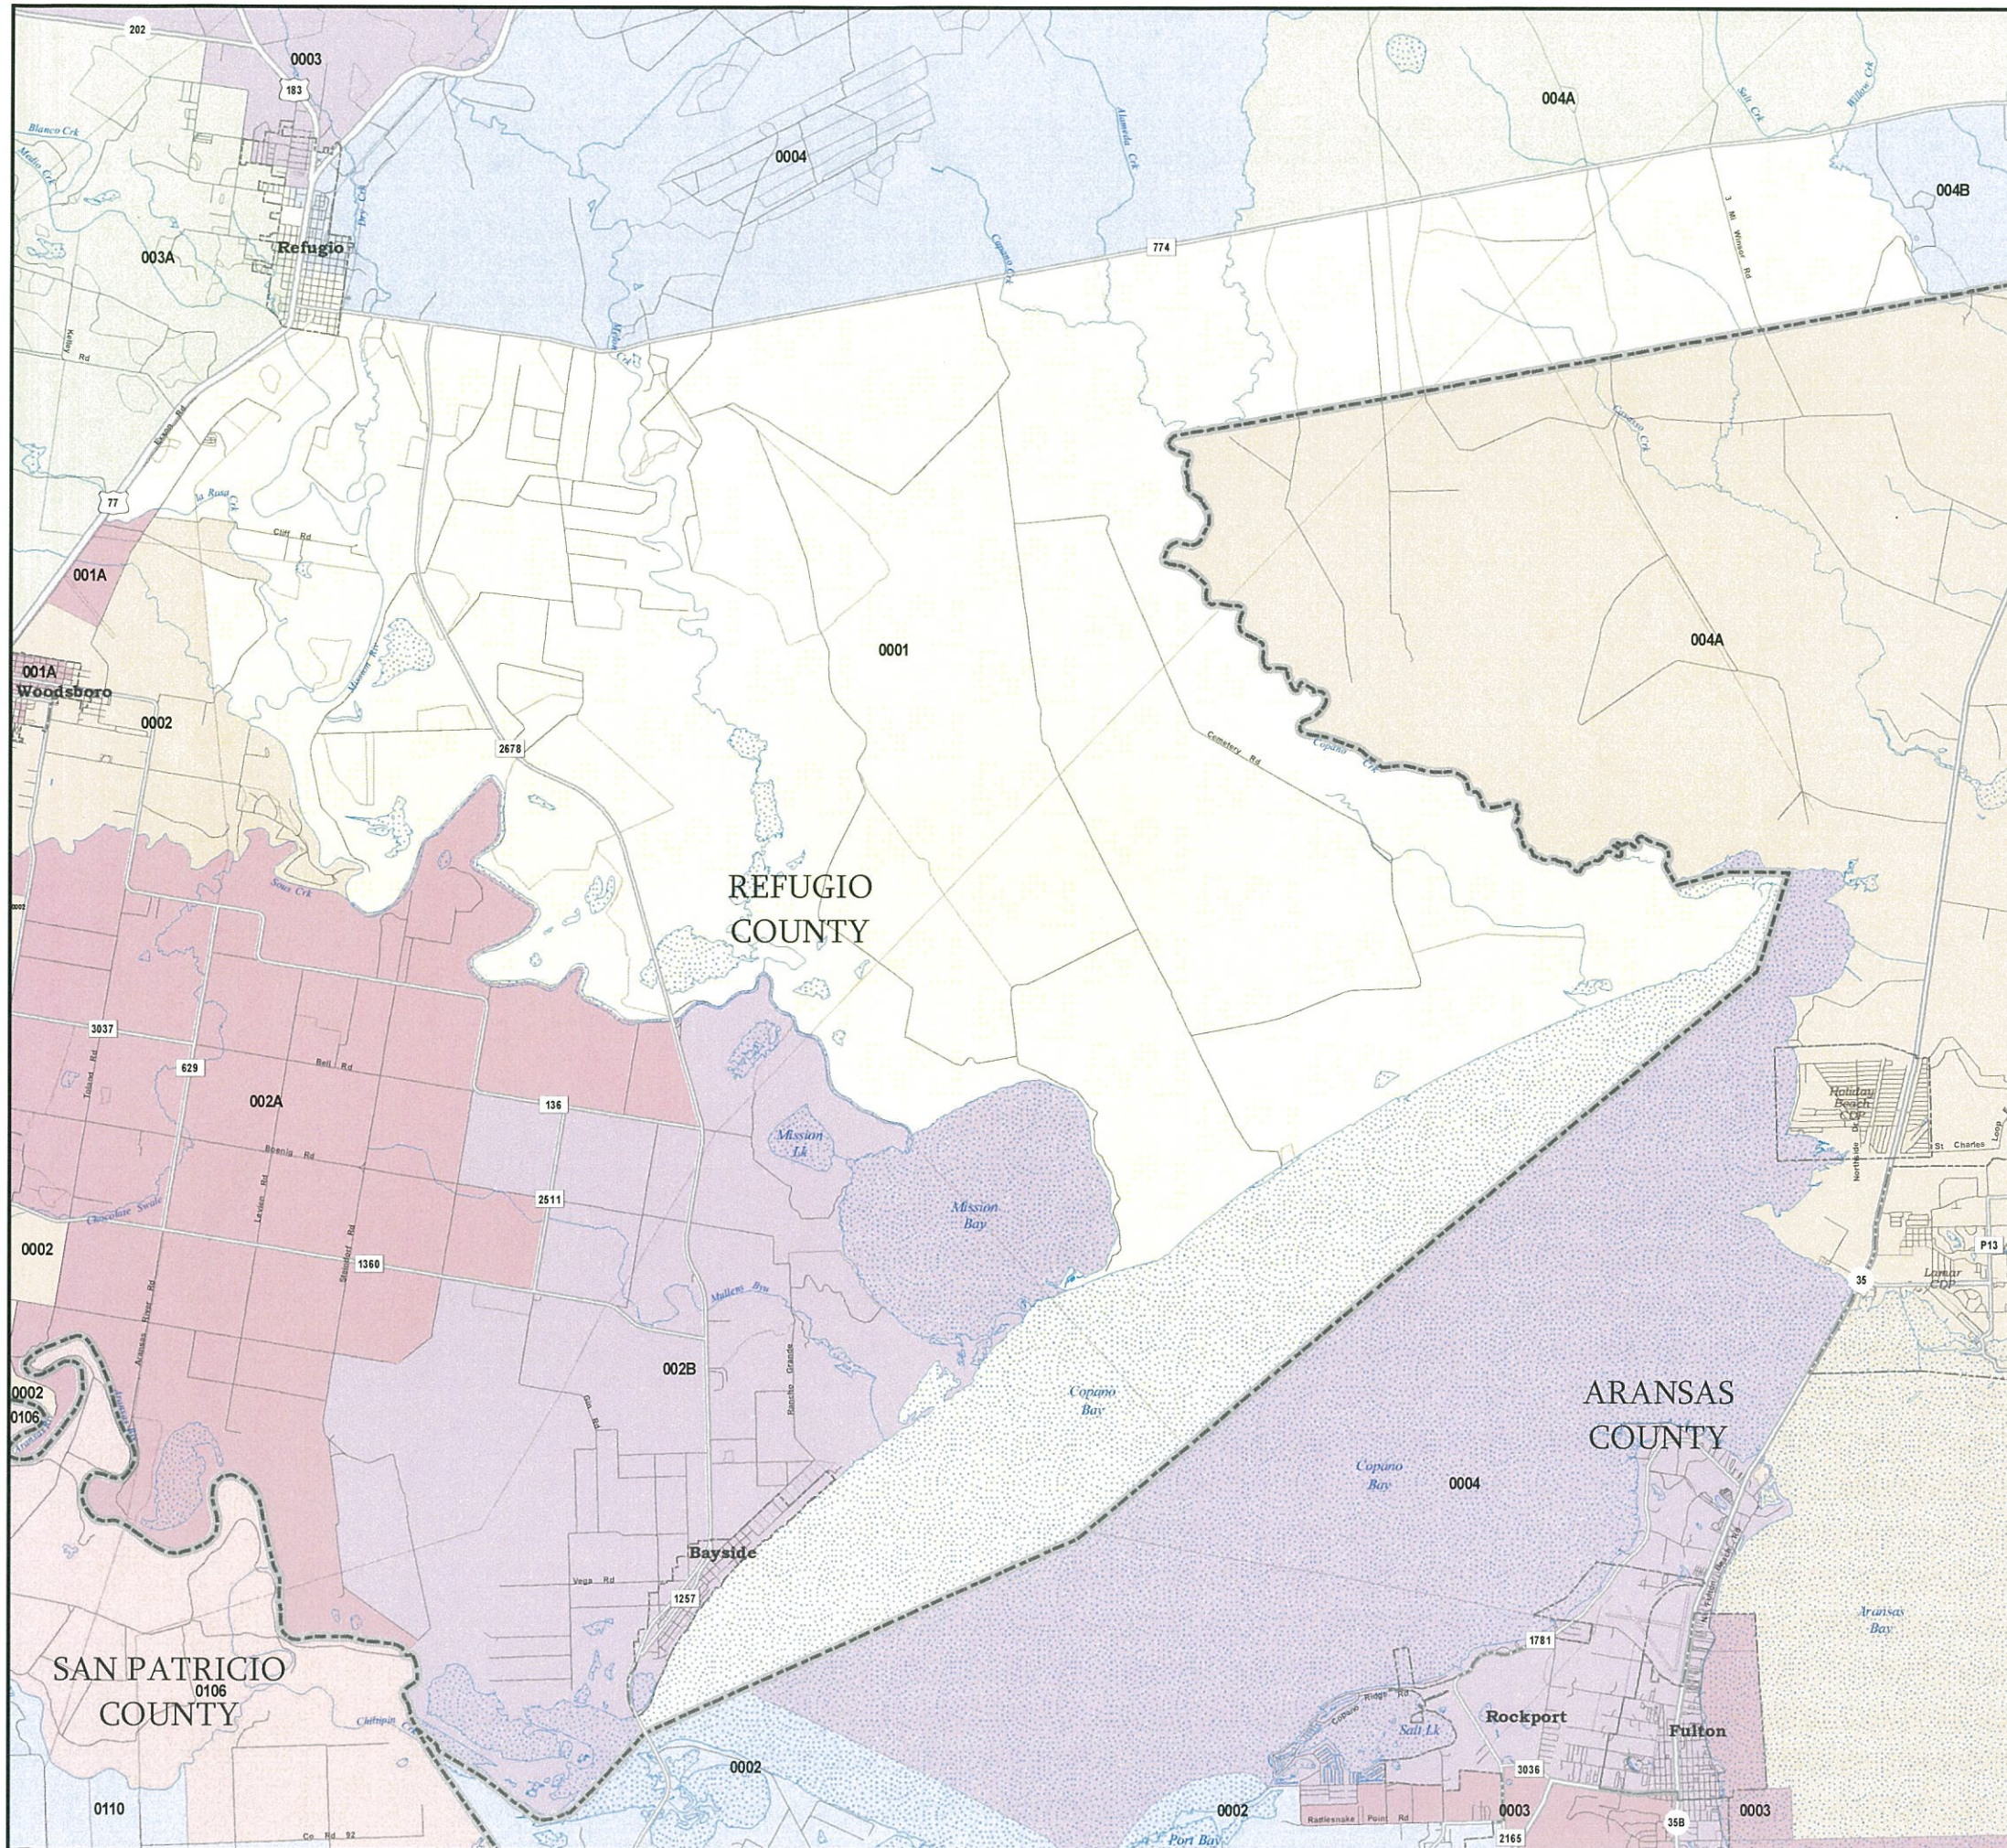

PRECINCT 0001 REFUGIO COUNTY

2012 General Election Precincts

-  **Cities**
-  *Census Designated Places (CDPs)*
-  **COUNTIES**
-  *Water*
-  *Streams*
-  **2012 General Election Precincts**

Boundaries other than for legislative, congressional, or State Board of Education districts are for informational purposes only and may be approximate.