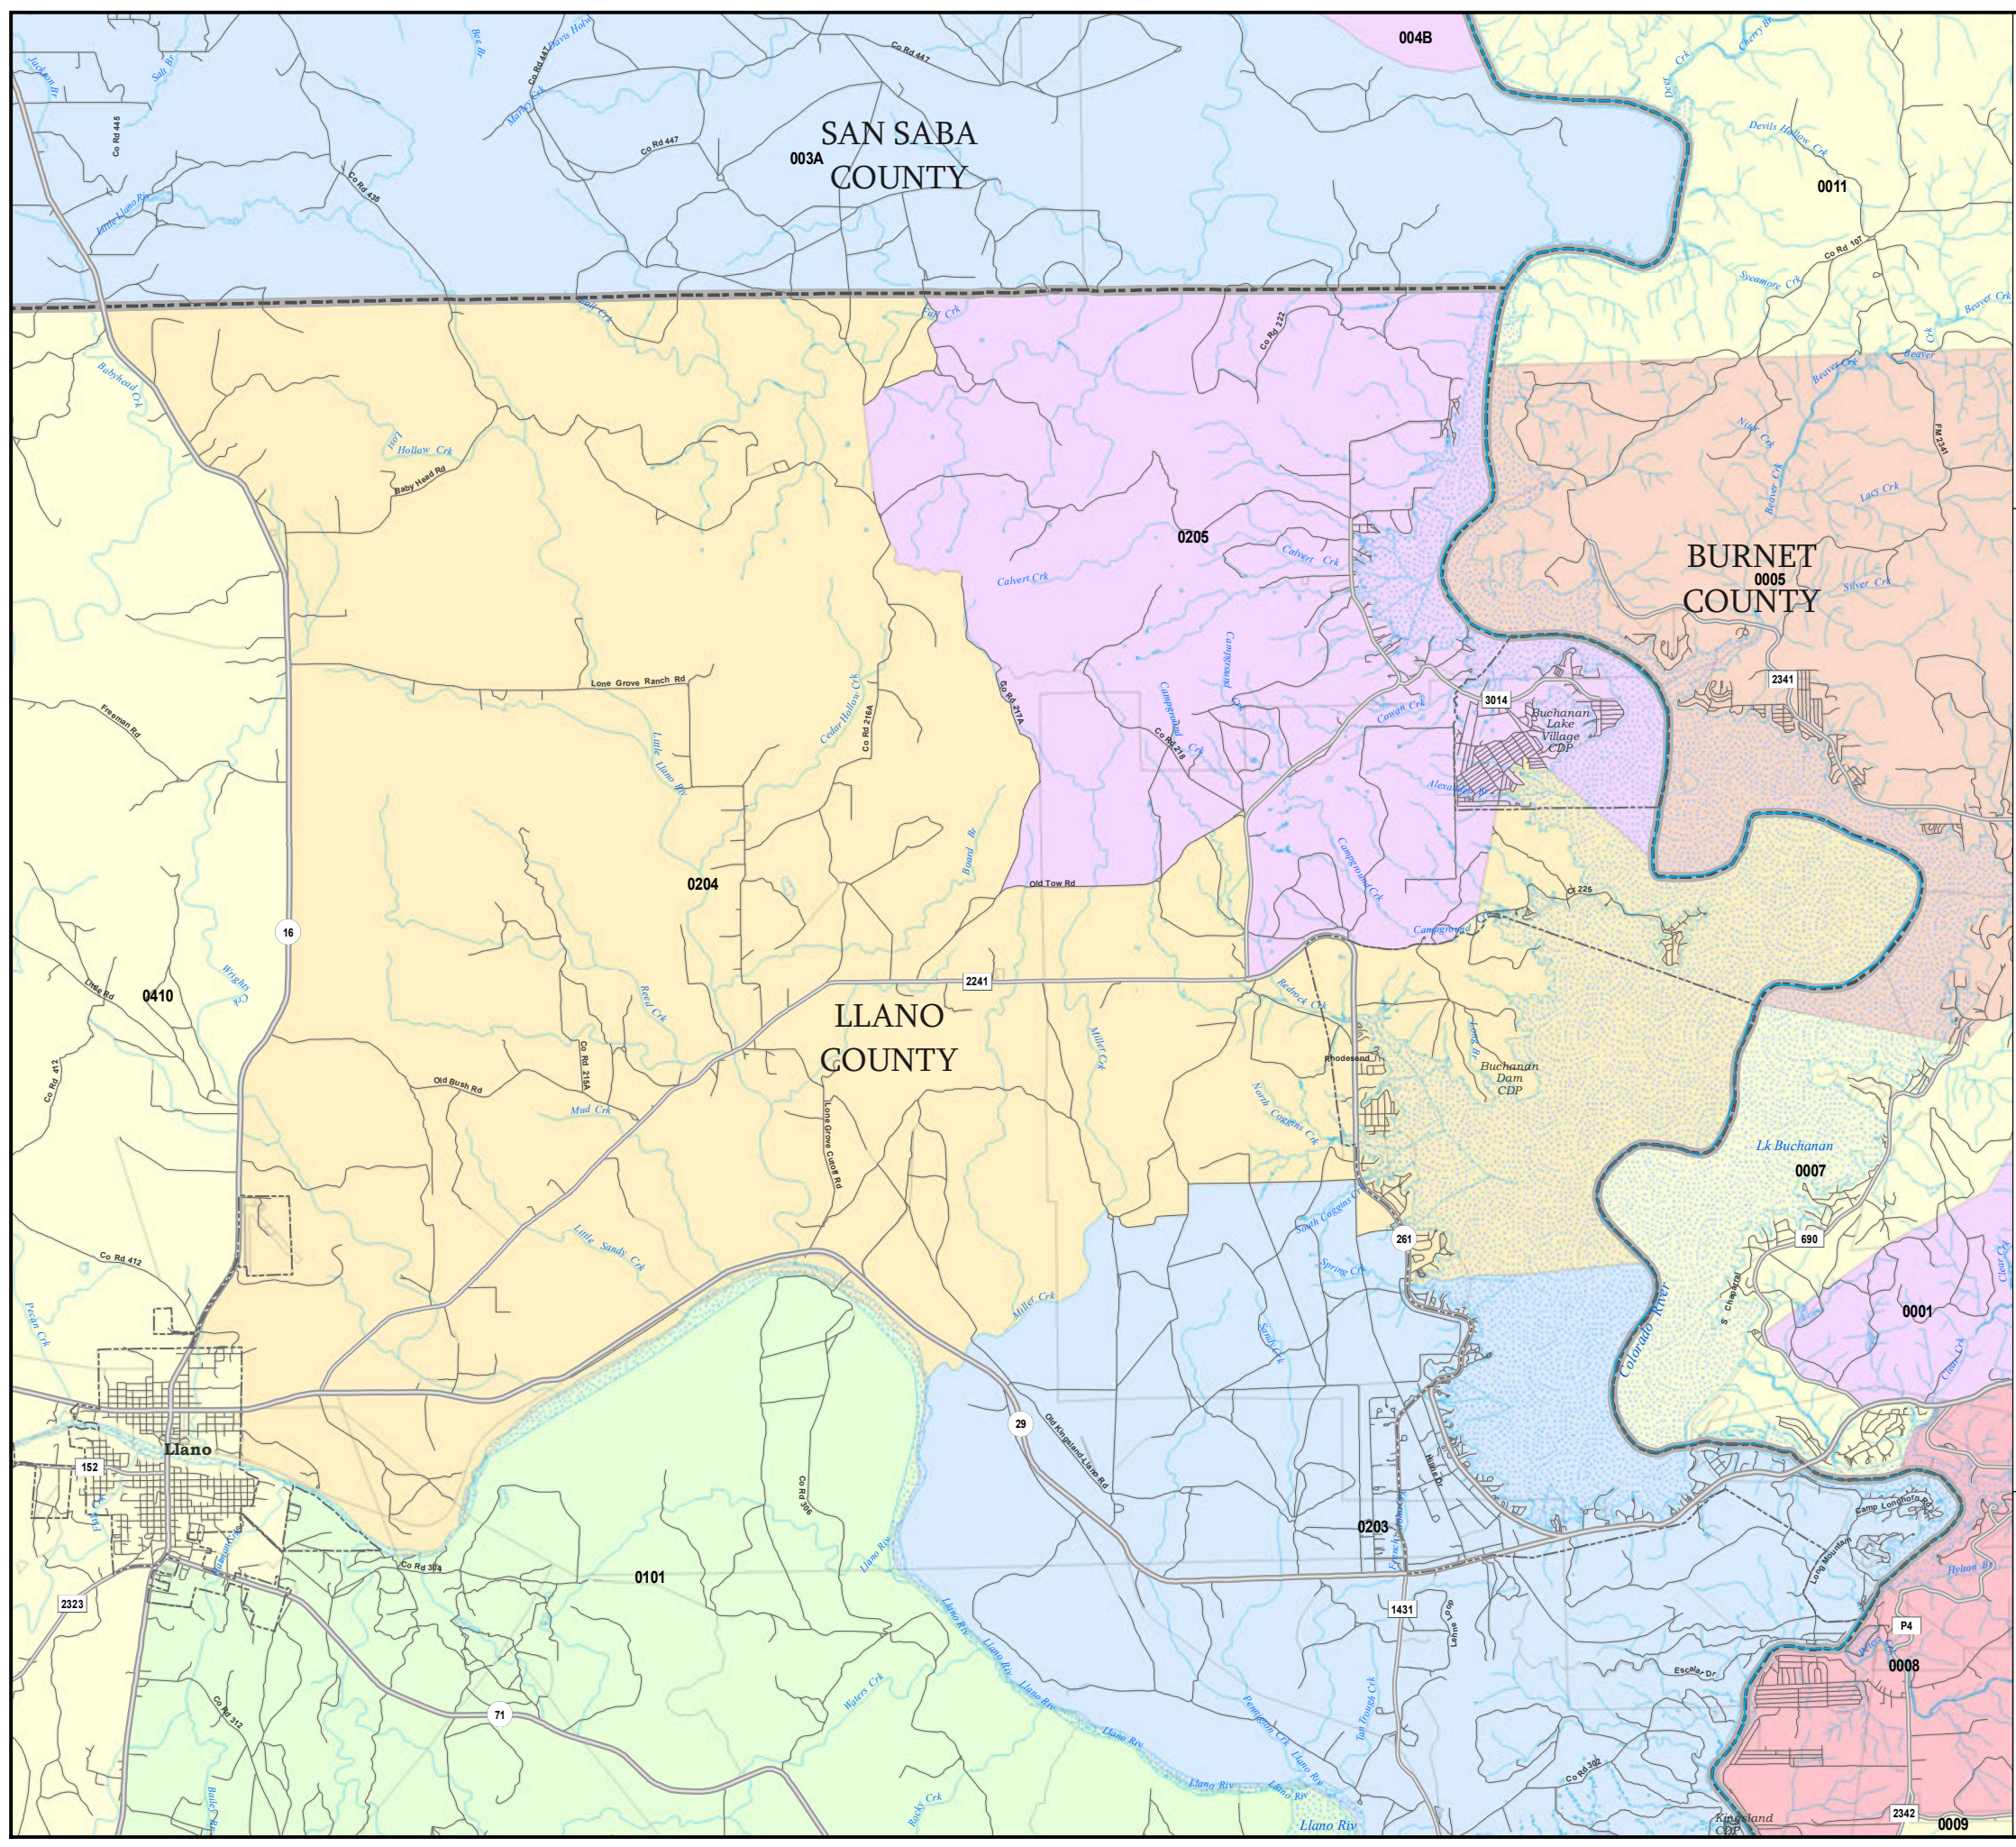

# PRECINCT 0204 LLANO COUNTY

## 2016 General Election Precincts

-  **Cities**
-  *Census Designated Places (CDPs)*
-  **COUNTIES**
-  *Water*
-  *Streams*
-  **2016 General Election Precincts**

Boundaries other than for legislative, congressional, or State Board of Education districts are for informational purposes only and may be approximate.

41094  
2010 Census

Map ID 1503  
10/30/17 11:38:54