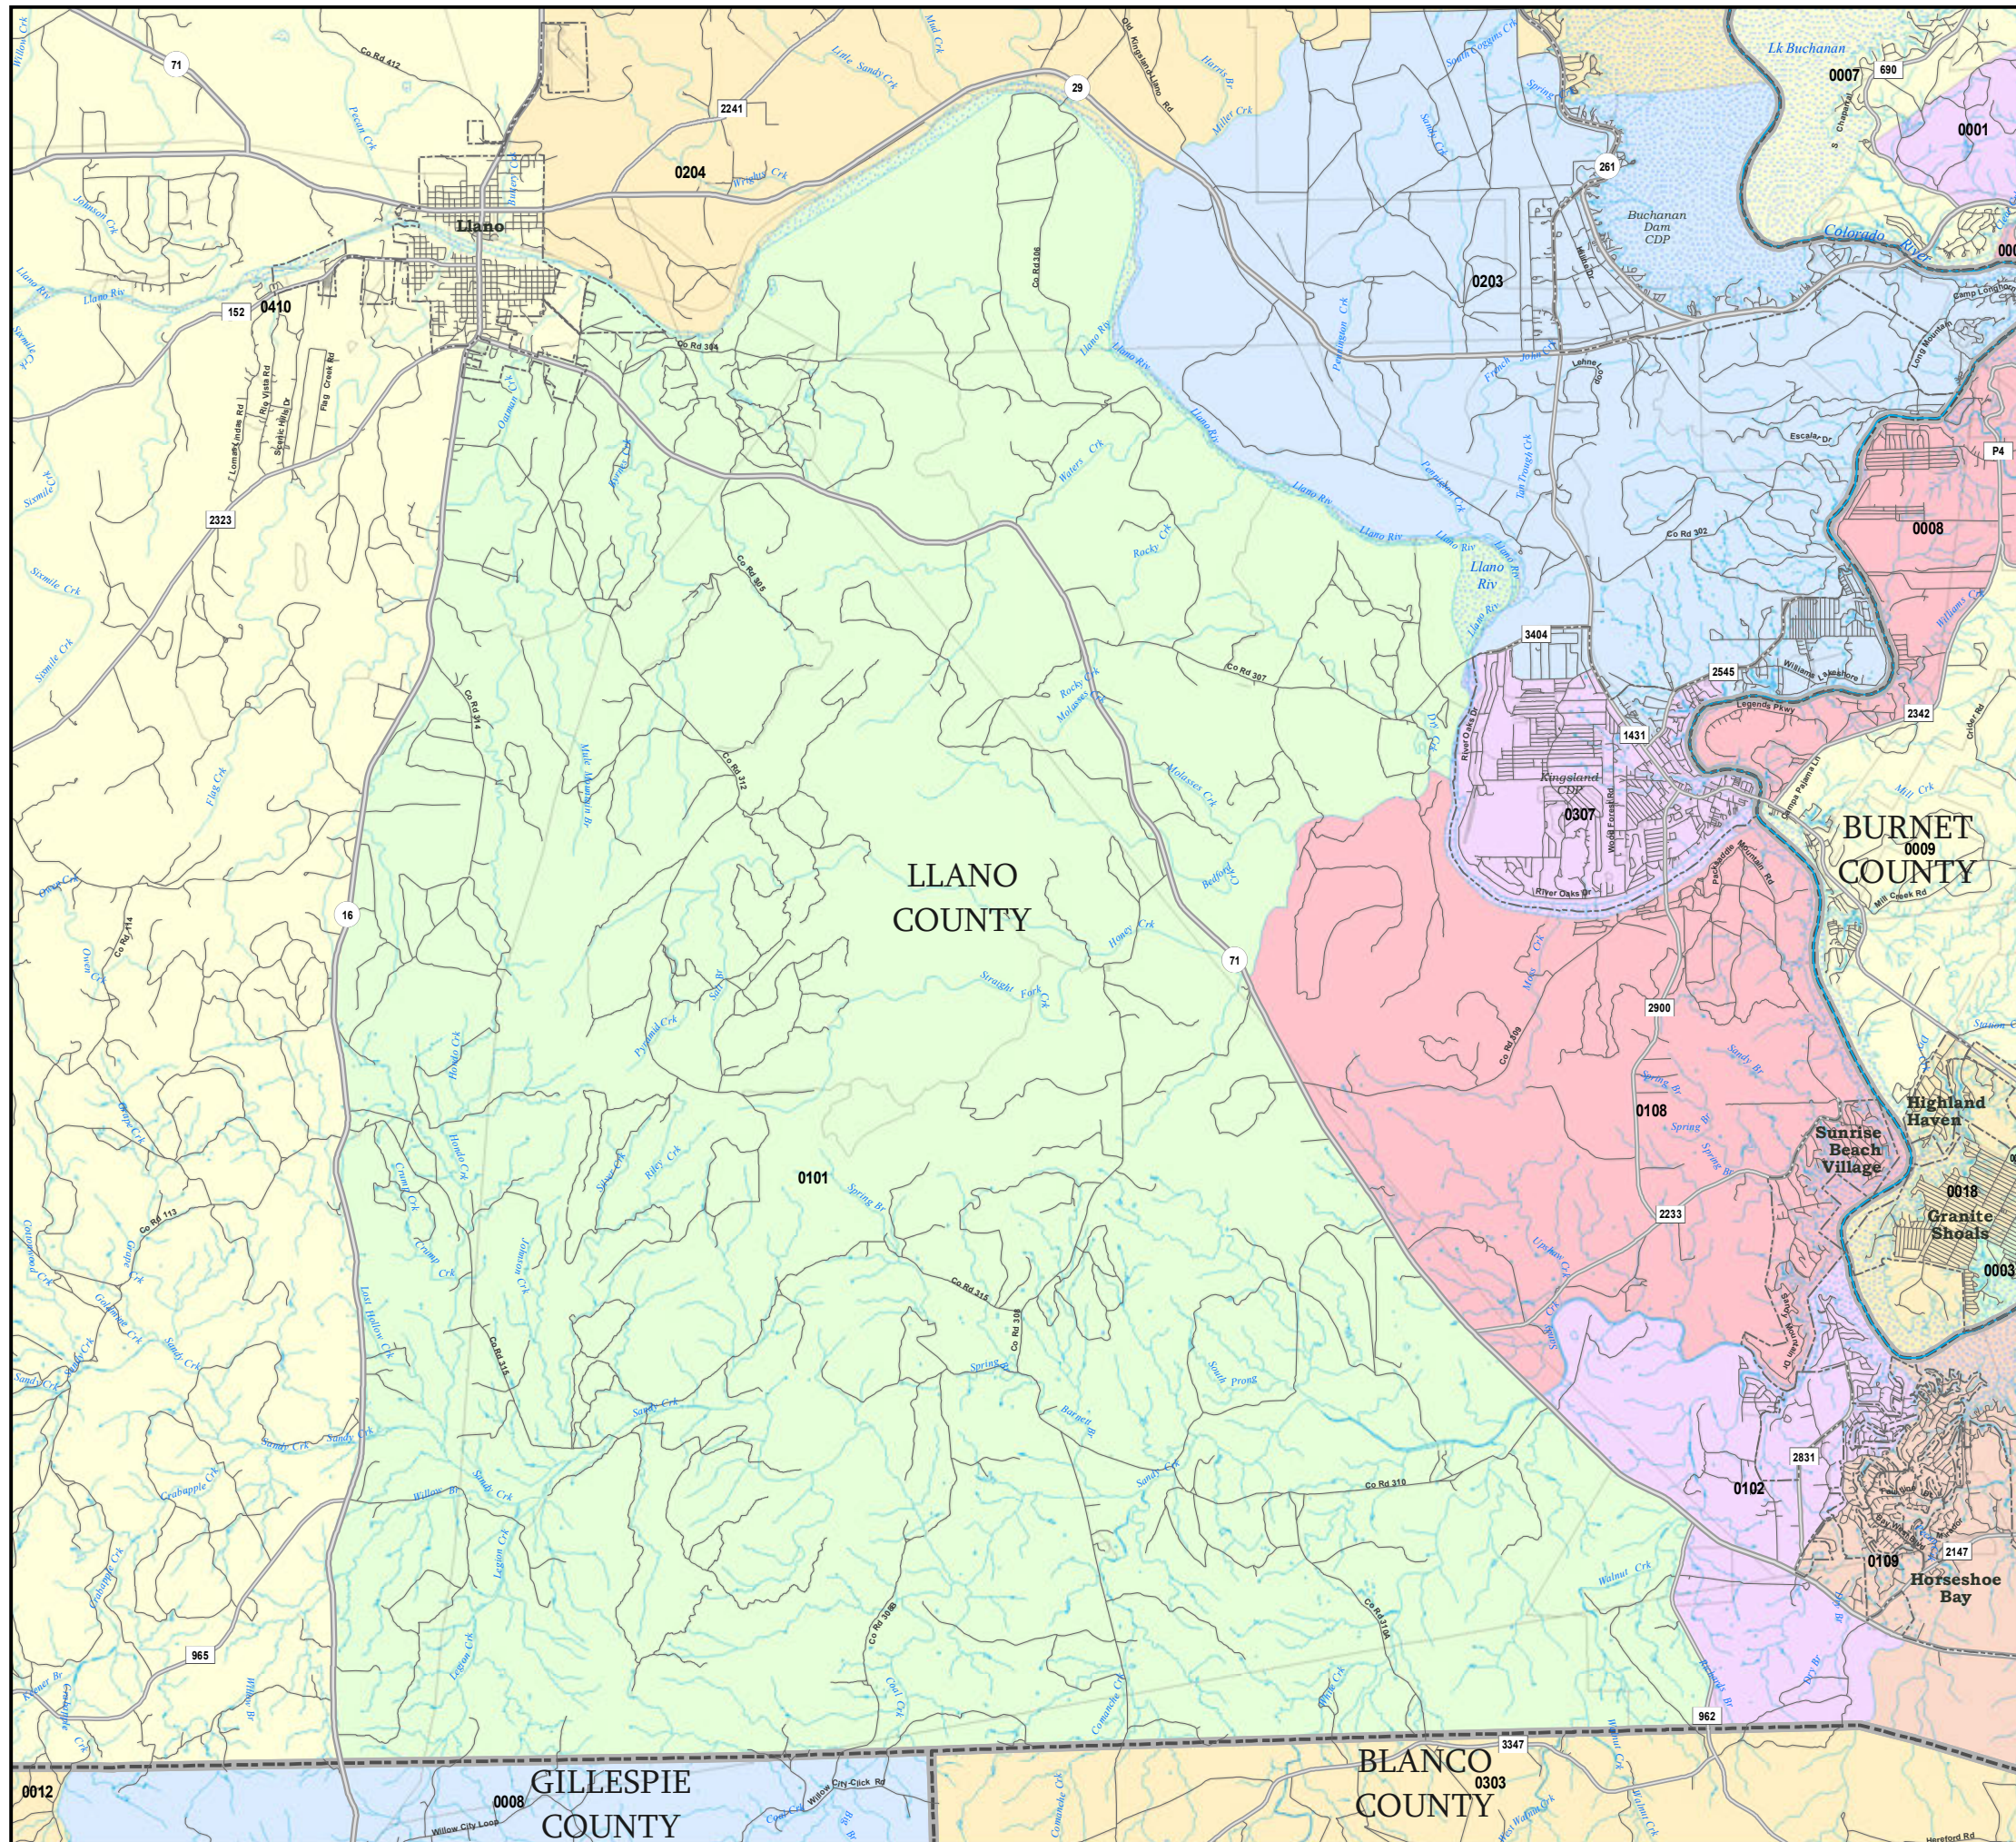

PRECINCT 0101 LLANO COUNTY

2016 General Election Precincts

- Cities**
- Census Designated Places (CDPs)*
- COUNTIES**
- Water*
- Streams*
- 2016 General Election Precincts**

Boundaries other than for legislative, congressional, or State Board of Education districts are for informational purposes only and may be approximate.